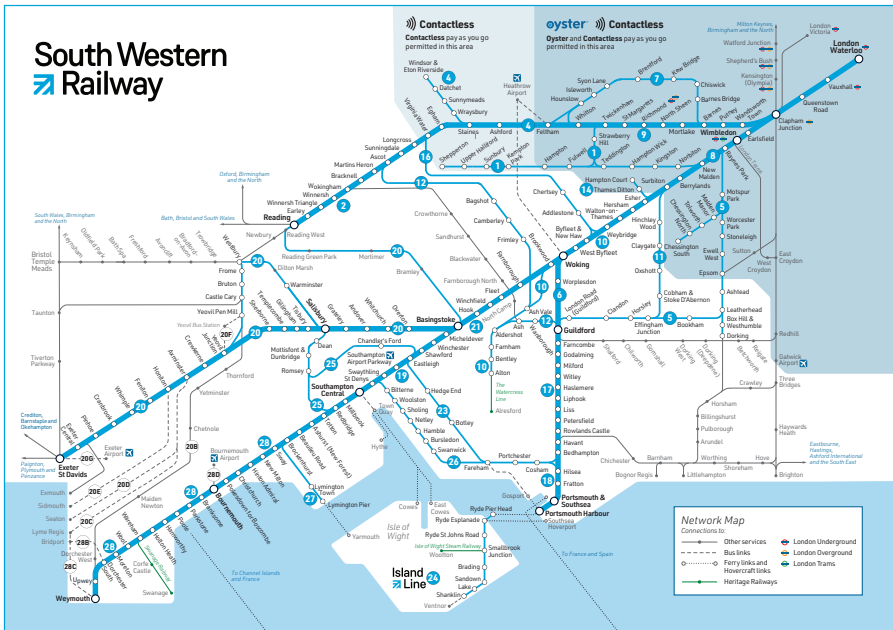

South Western Railway

Changing trains

Most journeys shown in this timetable are direct trains, shown in **bold type**. However, you may be able to make other journeys or reach your destination more quickly by changing trains. To help you find these alternative trains, we show them in the timetable with *light italic type*. A letter against the time will show where you need to change trains – please check the 'Notes' section for an explanation of these letters.

Please allow plenty of time to change trains. At most stations you will need to allow at least five minutes. You will need longer at some stations, and this is shown in the 'Station information' table in this timetable. For example ⑩ means you should allow 10 minutes to change trains at this station.